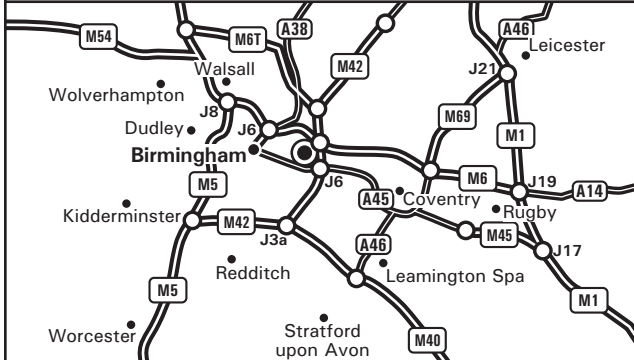

2500 The Crescent
Birmingham Business Park
Solihiull - West Midlands B37 7YE
Tel: +44 (0) 121 779 8400
Fax: +44 (0) 121 779 8401
www.ssp-uk.com

From M42

- Leave the M42 at Junction 6 (signed B'ham SE, NEC & Airport, Coventry S&W & A45), at the roundabout at the top of the slip road, join the A45 (signed Coventry S&W).
- After approx. 0.25 miles, leave the A45.
- At the roundabout at the bottom of the slip road, take first exit left onto A452 (Chester Road) signed Birmingham Business Park.
- Continue for approx. 1 mile, take left fork off the dual carriageway, signed Birmingham Business Park.
- At the roundabout take second exit left into the Business Park.
- Continue straight over the next roundabout onto Solihull Parkway.
- Turn right into "The Crescent" (see inset).

From the North via M6

- Leave the M6 at junction 4 (signed The SW, B'ham S, B'ham Airport & NEC, Lichfield & M42), stay right and take third exit onto A446 (signed Birmingham Business Park & NEC).
- After approx. 0.25 miles take the left fork following signs for Birmingham Business Park.
- At the roundabout take third exit into Business Park.
- Continue straight over the next roundabout onto Solihull Parkway.
- Turn right into "The Crescent" (see inset).

From the South via M6

- Leave the M6 at junction 4 (signed The SW, B'ham S, B'ham Airport & NEC, Lichfield & M42)
- Stay left and take first exit onto A446 (signed Birmingham Business Park & NEC)
- Follow directions above "From the North via M6".